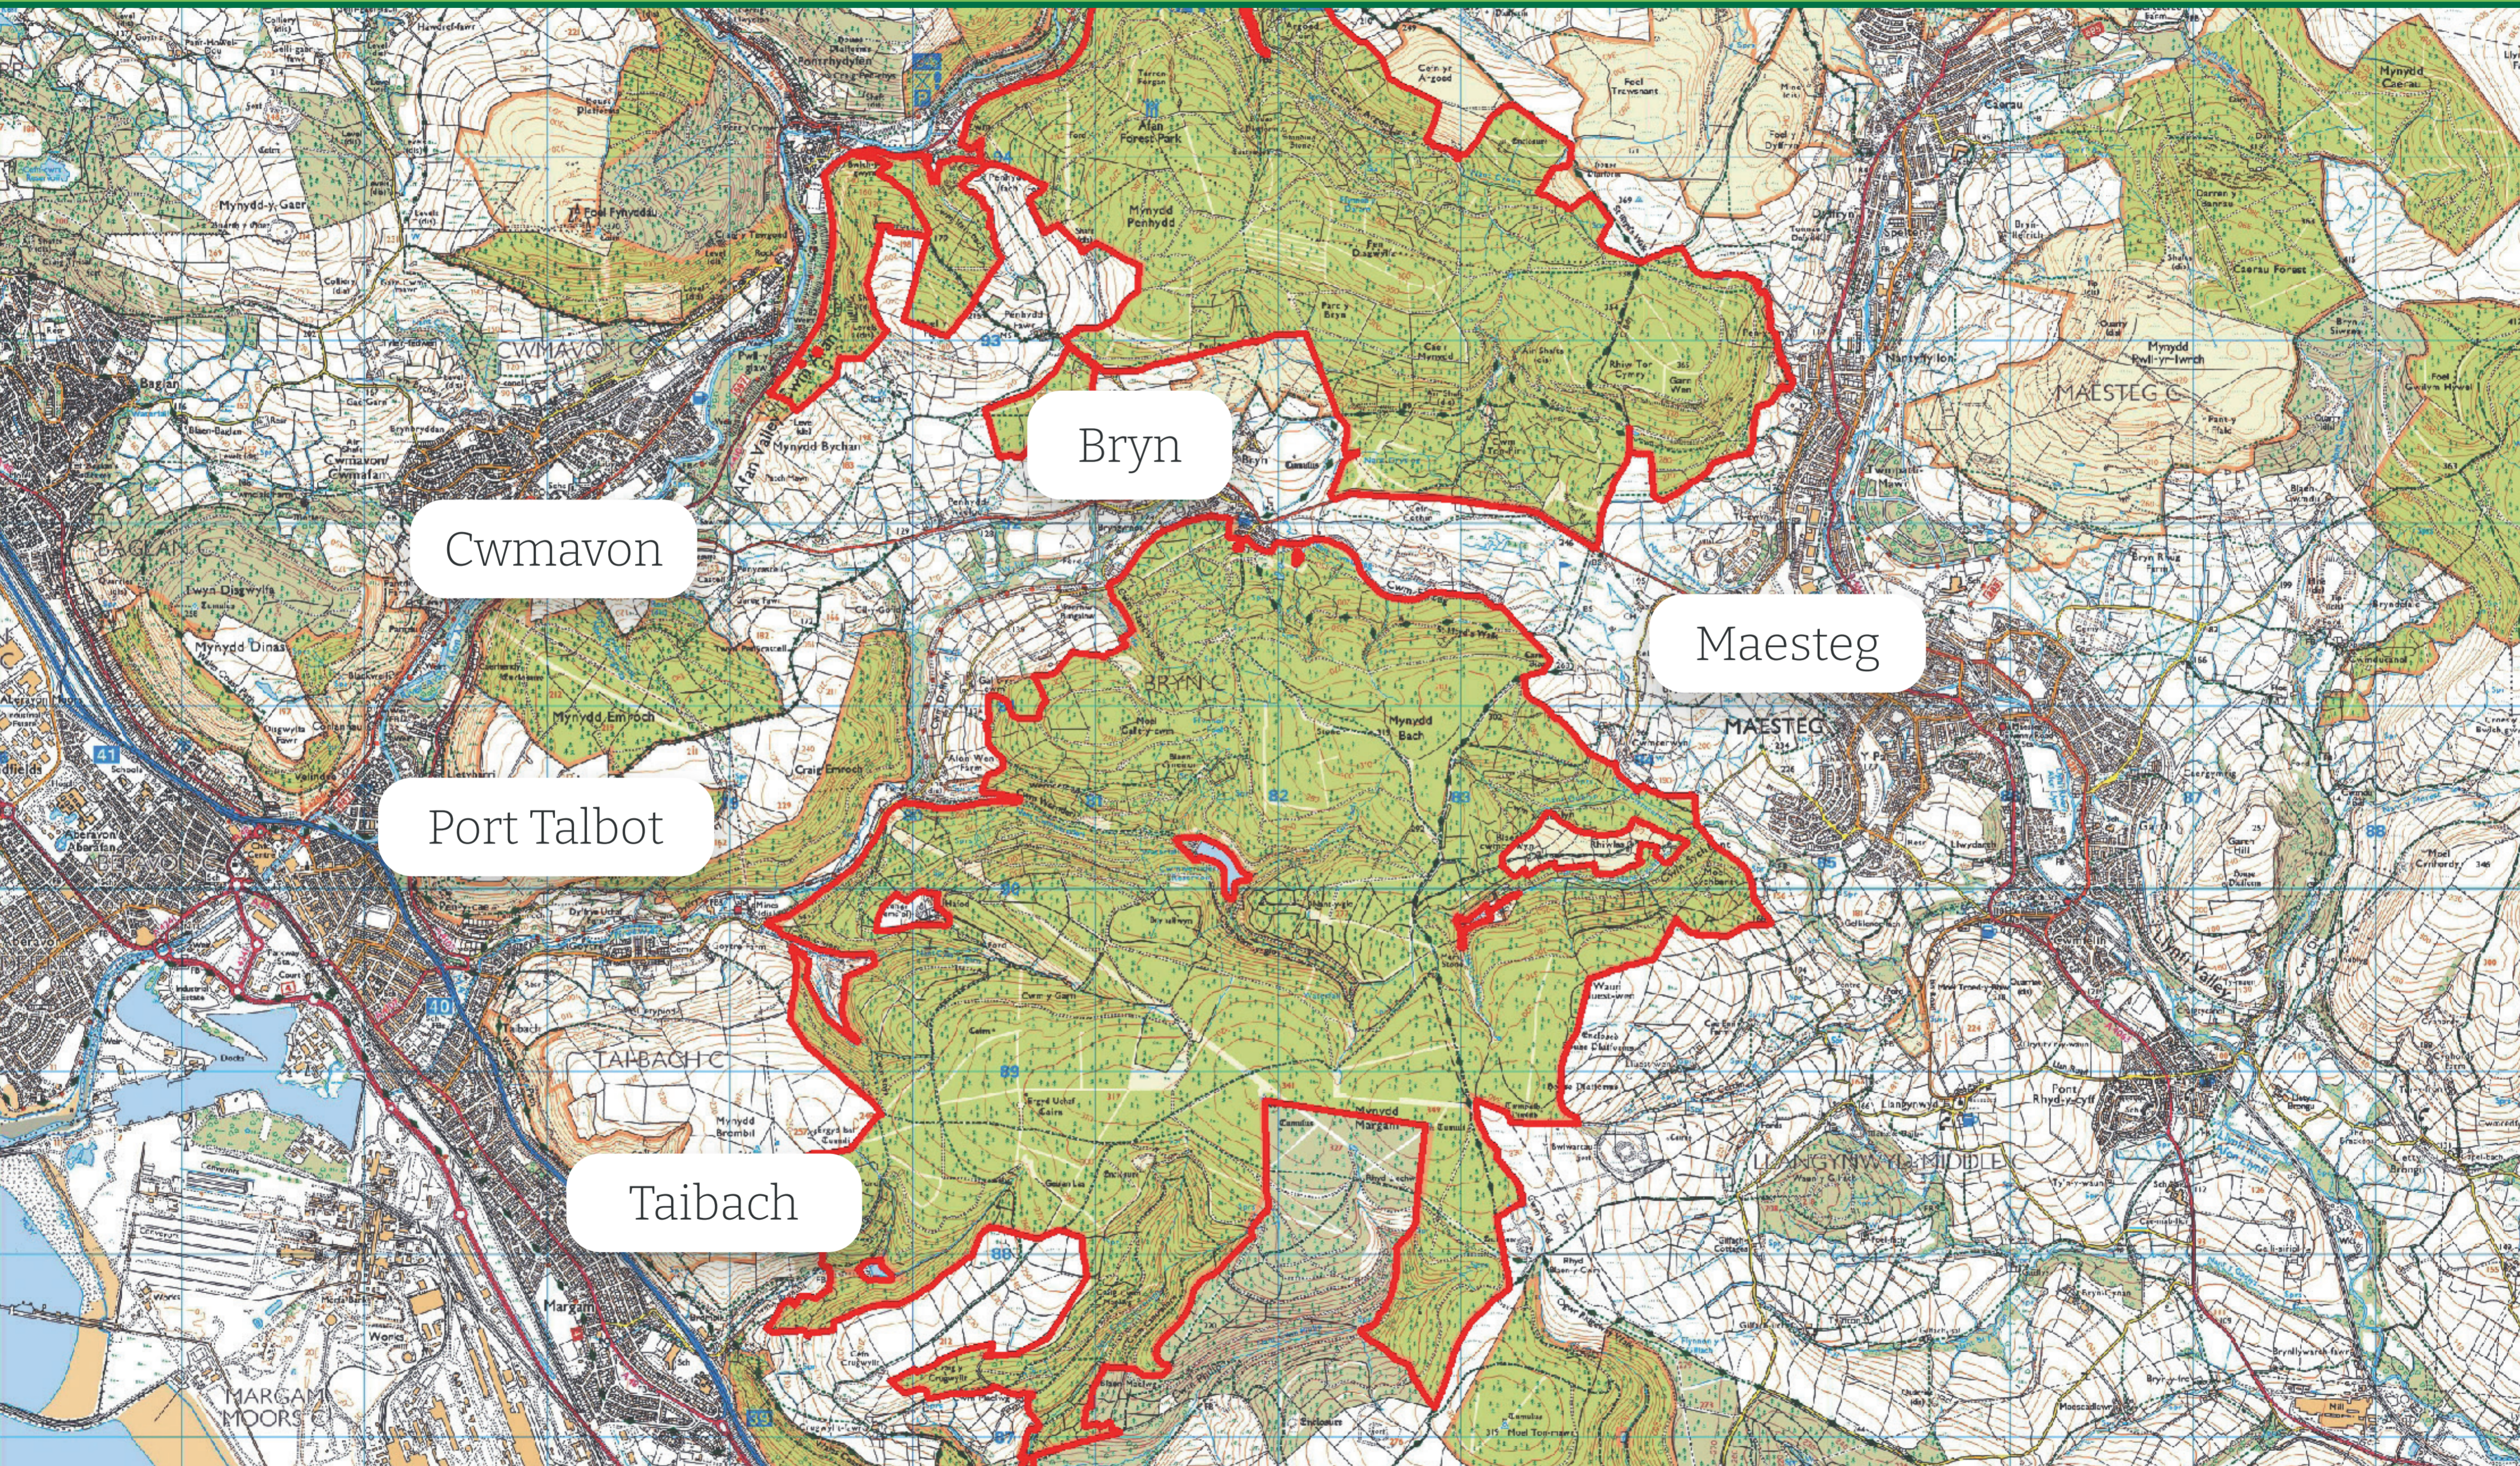

# Y Bryn ONSHORE WIND FARM

Site location map